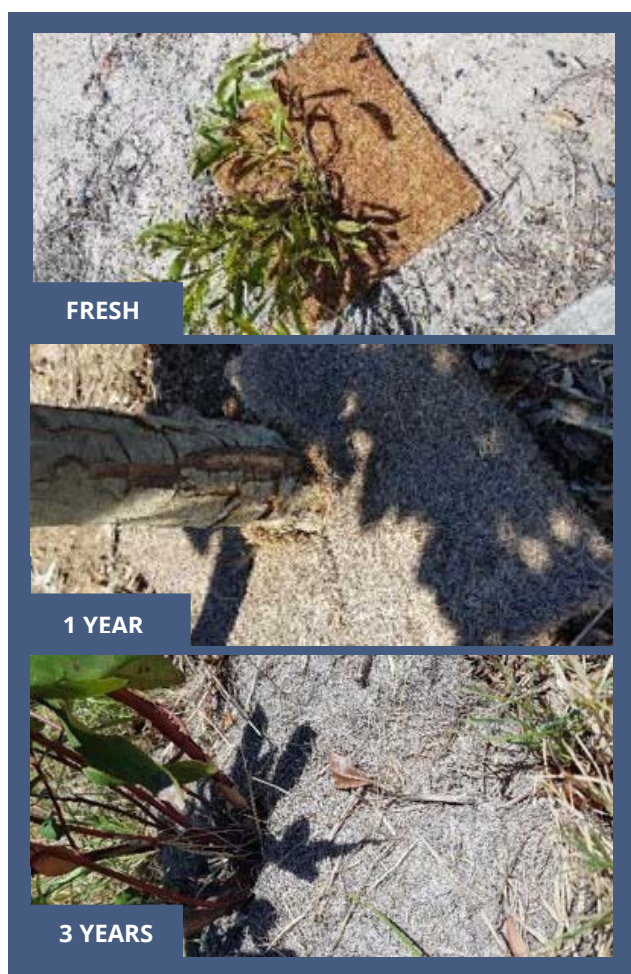

TEC Mat® Fibre Mat

Erosion Control

TEC Mat® Fibre Mat is 100% organic, fully biodegradable and sourced from renewable sources. This TEC Mat is the latest and longest lasting matting to be used for new plantations to provide protection from weeds and pest attack. TEC Mat® Fibre Mat is up to 1600 grams per m² with the ability to absorb moisture up to 3 times its mass, providing ultimate moisture retention, while preventing any unwanted weeds germinating.

It comes in a range of weights and sizes to suit your needs, and due to its high density generally only needs 2 pins to secure the material.

TEC Mat® Fibre Mat has complete block out of light penetration, is a renewable product and resists attacks from termites.